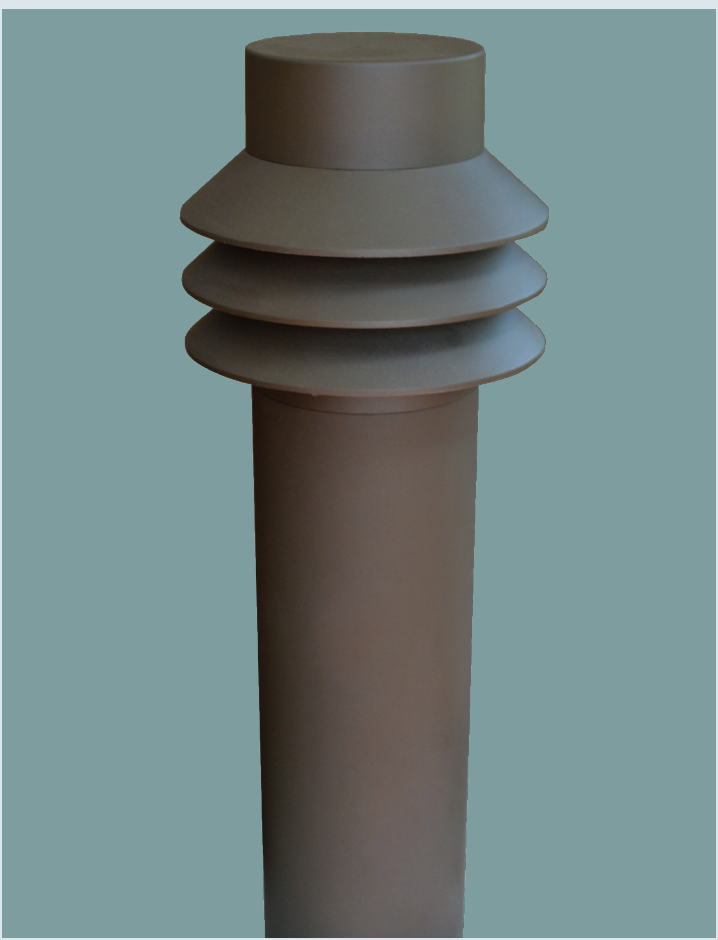

# THE XIA S

IP55 + IK08

GARDEN LIGHT

FLAT or DOME TOP  
CUSTOM HEIGHTS  
[ 2700 ] [ 3000 ] [ 4000 ]  
LIGMAN QUALITY

PILLAR LIGHT

LIGHTING USA